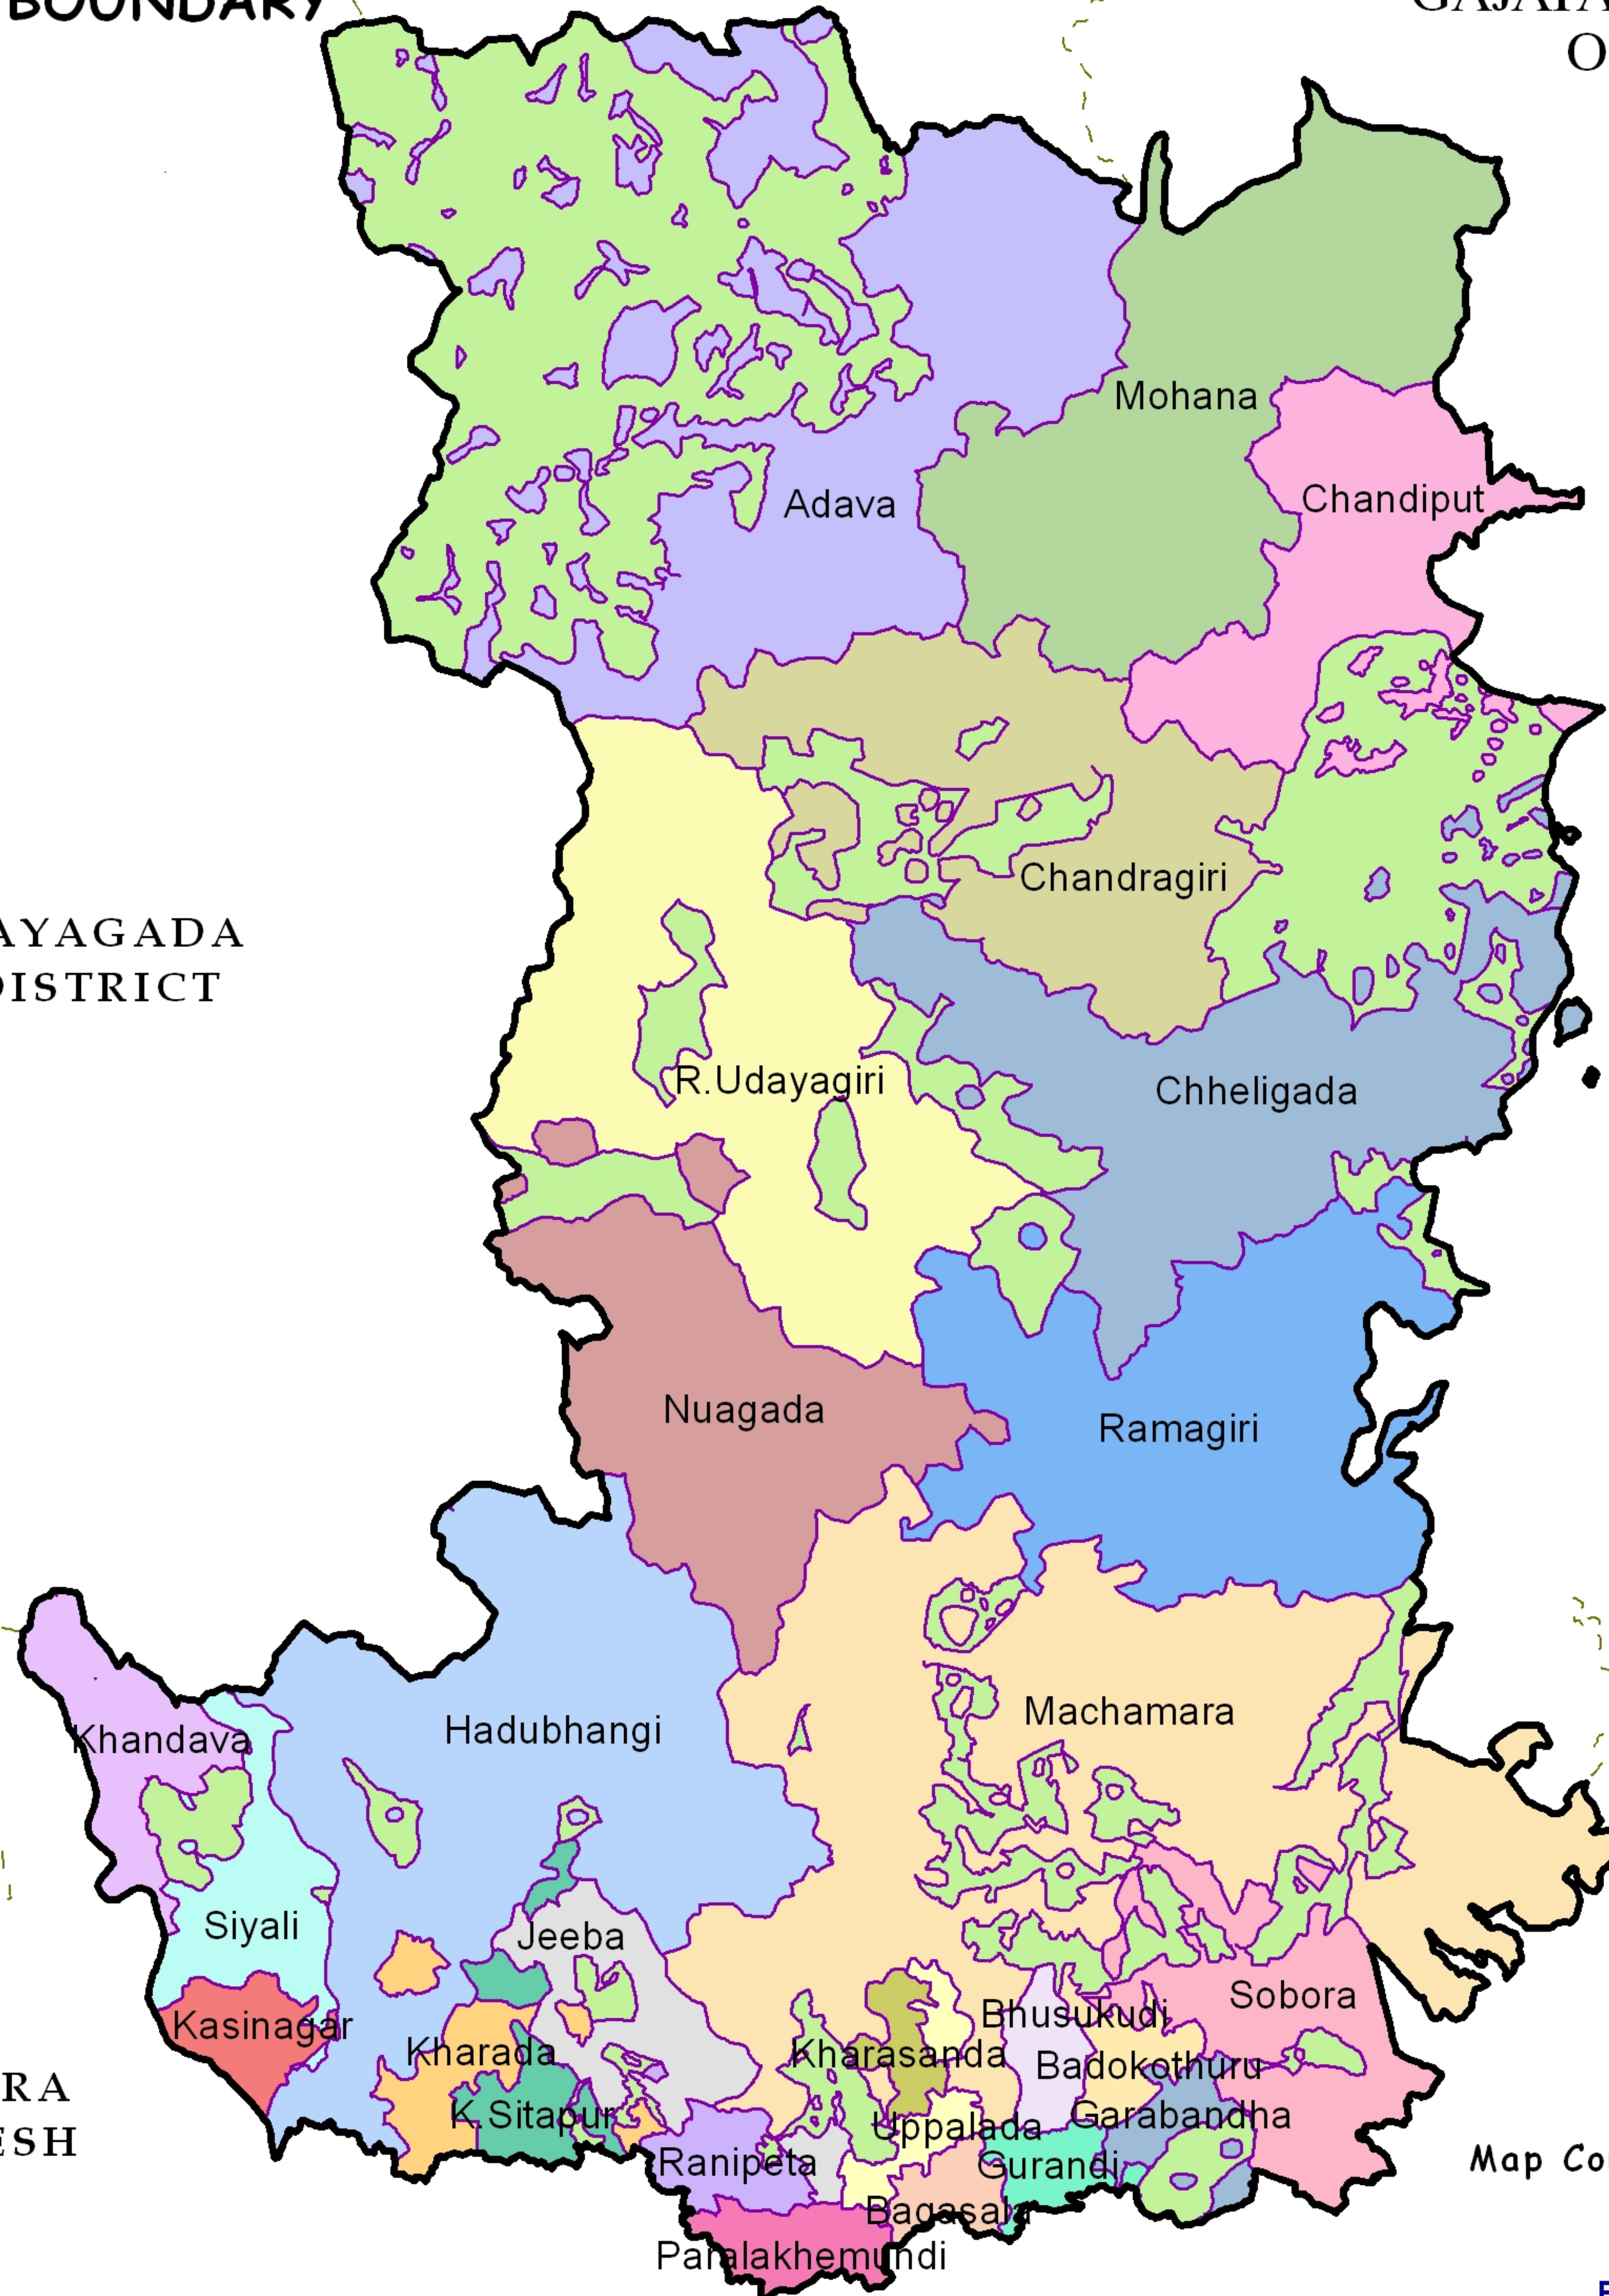

# RI CIRCLE BOUNDARY

KANDHAMAL

GAJAPATI DISTRICT  
ODISHA

RAYAGADA  
DISTRICT

GANJAM  
DISTRICT

ANDHRA  
PRADESH

ODISHA

GAJAPATI

INDIA

ODISHA

## LEGEND

- District Boundary
- RI Circle Boundary
- Forest

Scale:

Map Compiled By:

Bhubaneswar, Odisha.

Data Source:  
District Administration